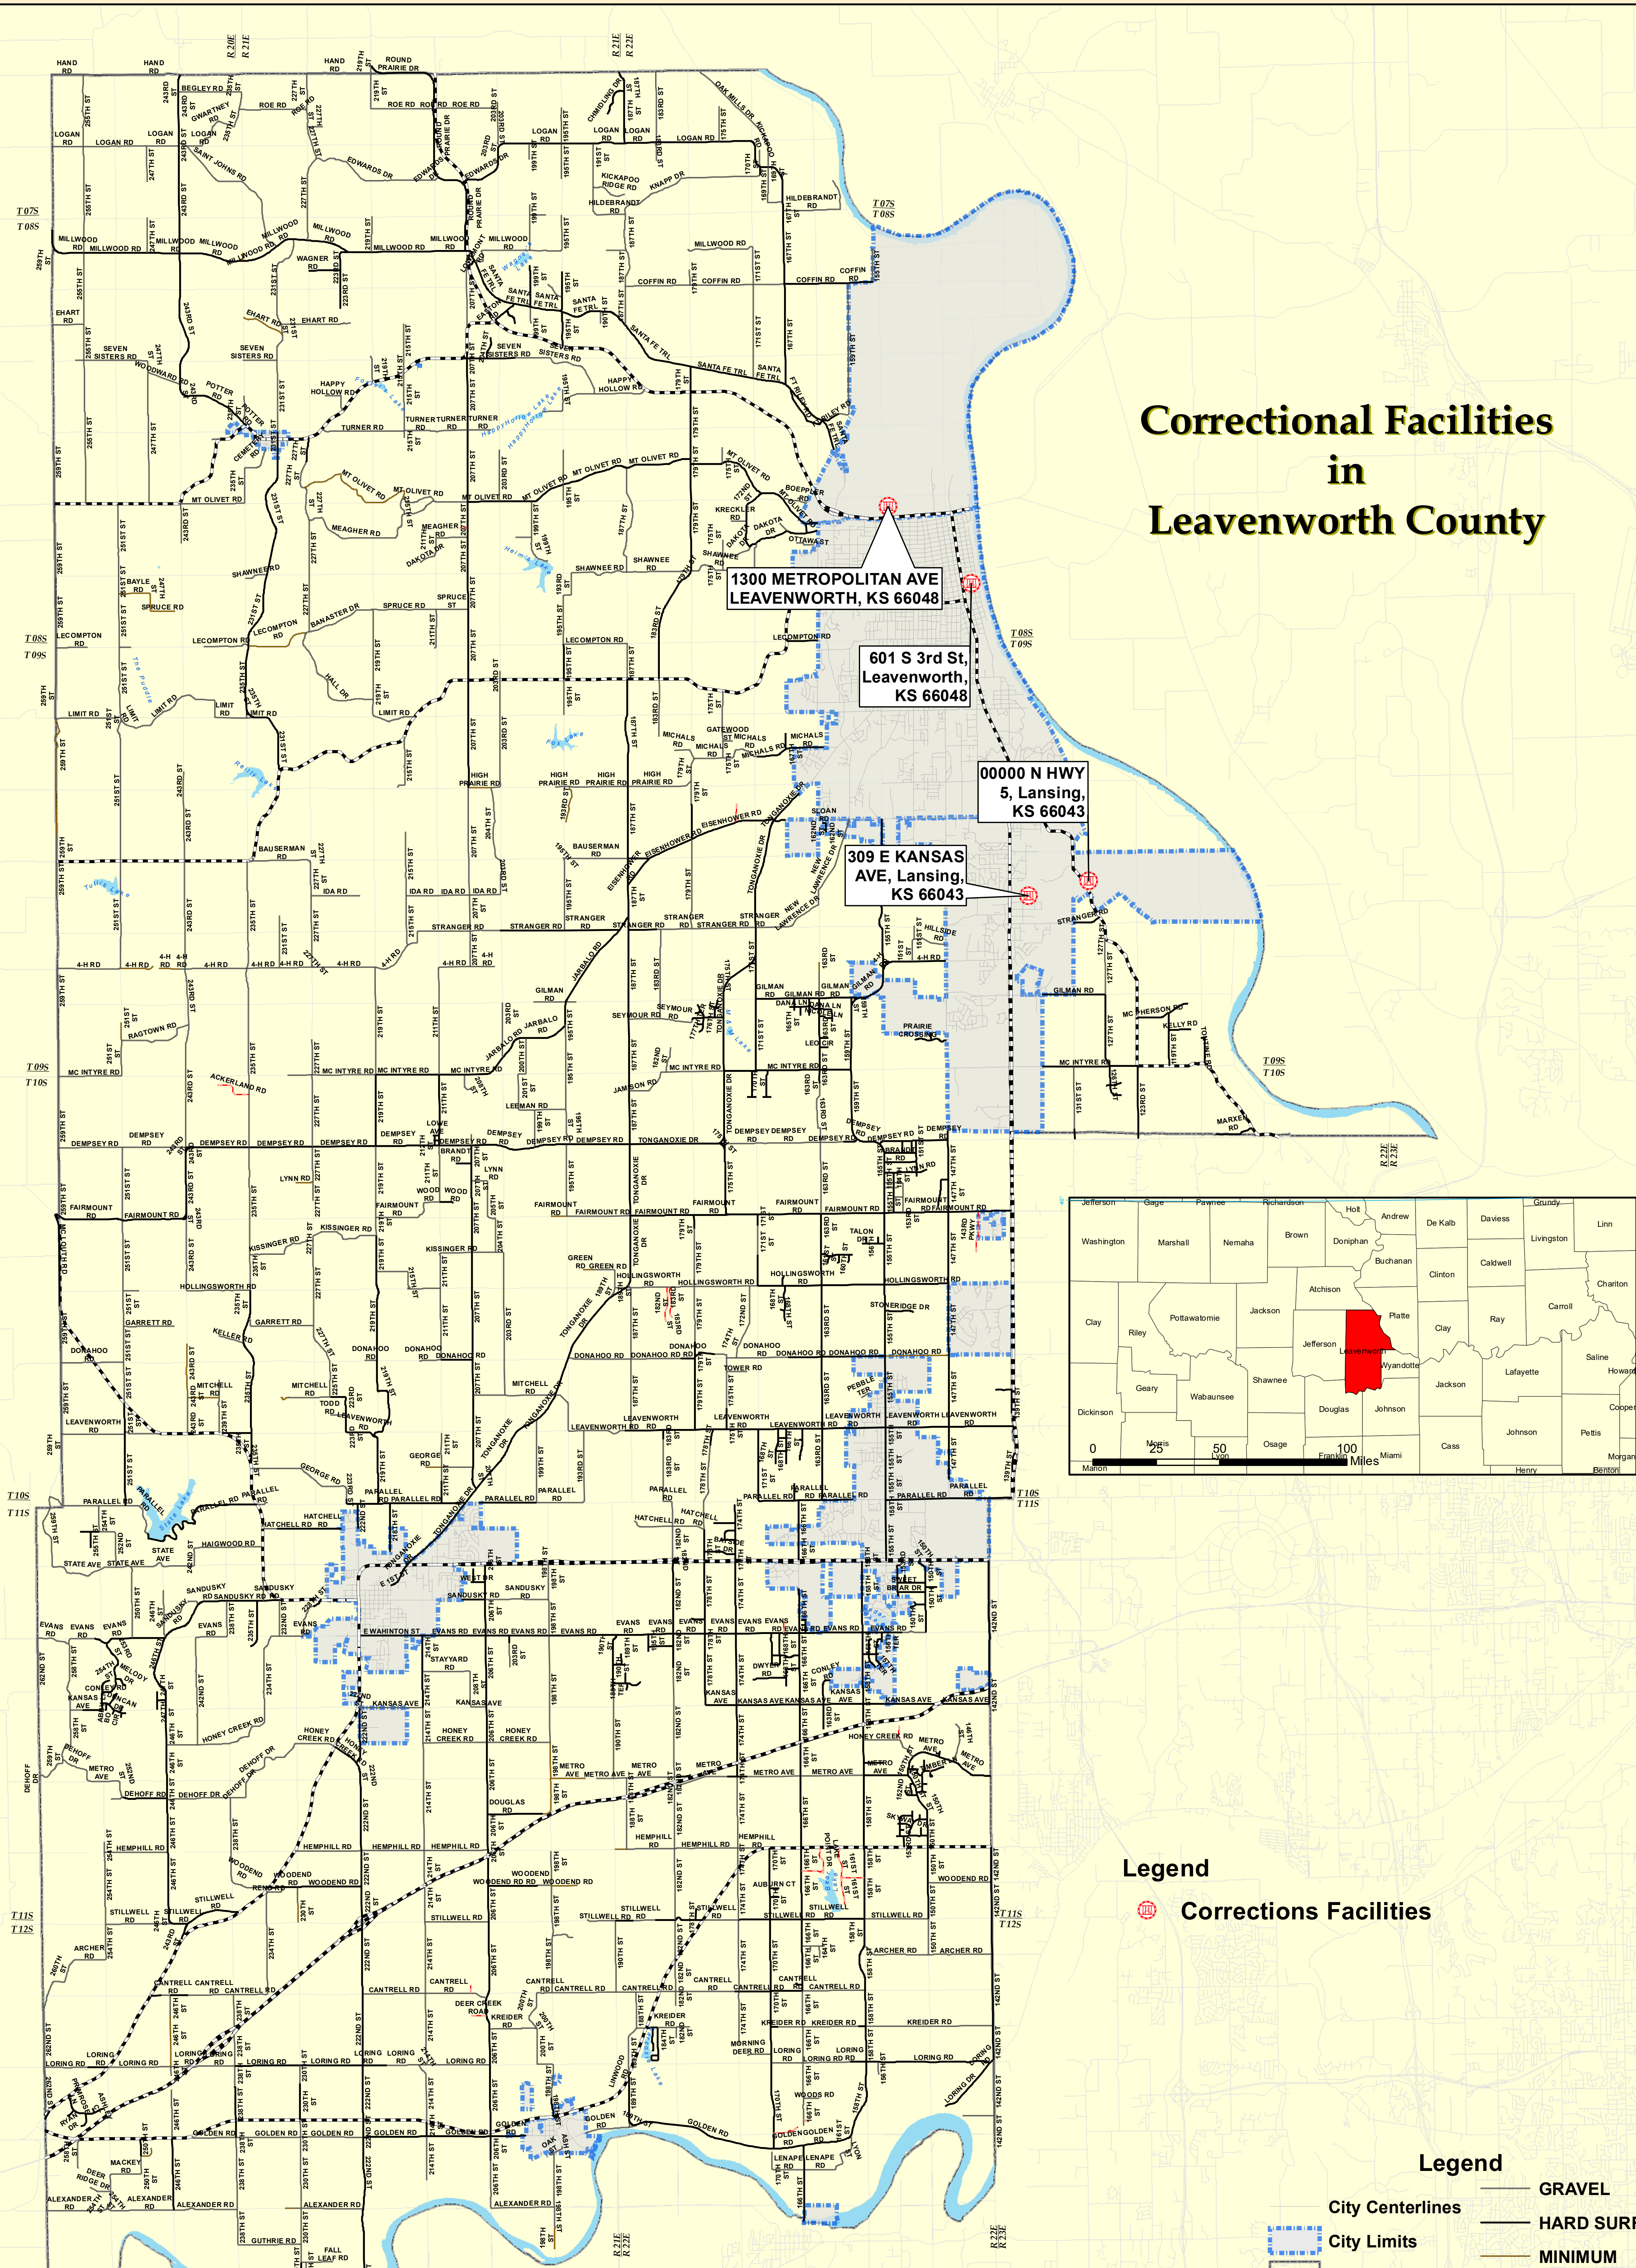

LEAVENWORTH COUNTY KANSAS 2025

Correctional Facilities in Leavenworth County

Legend
● Corrections Facilities

Legend

- GRAVEL
- HARD SURFACE
- MINIMUM
- PRIVATE
- State Maintained
- City Centerlines
- City Limits
- County Boundary
- Sections

Projection: NAD 1983 State Plane Kansas 1501 (US Feet)
Disclaimer: Map is projected in real-world coordinates. However, it is not intended for legal purposes. Measurement accuracy is not guaranteed.