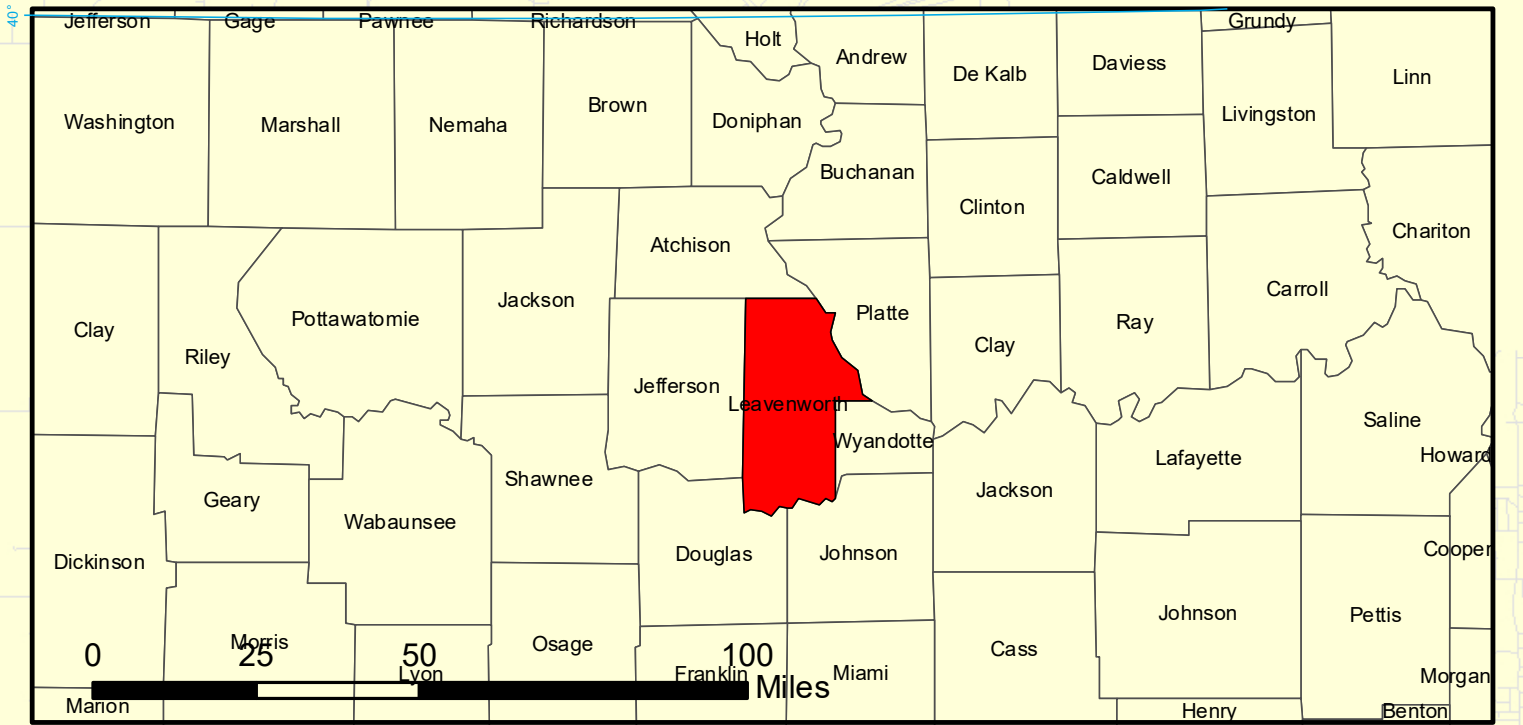

LEAVENWORTH COUNTY KANSAS 2025

Correctional Facilities in Leavenworth County

Legend
● Corrections Facilities

Legend

- GRAVEL
- HARD SURFACE
- MINIMUM
- PRIVATE
- State Maintained
- City Centerlines
- City Limits
- County Boundary
- Sections

Projection: NAD 1983 State Plane Kansas 1501 (US Feet)
Disclaimer: Map is projected in real-world coordinates. However, it is not intended for legal purposes. Measurement accuracy is not guaranteed.